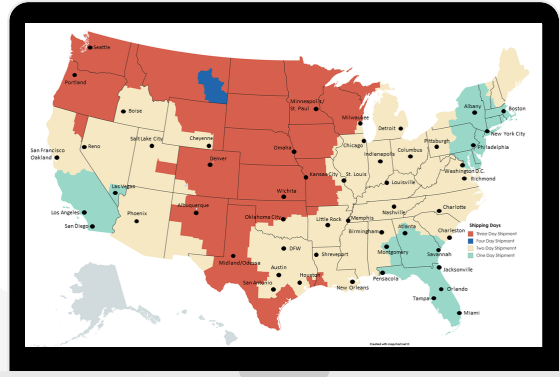

Return

Repackage and attach the provided return label and drop it off at a shipping center or call us to schedule a pickup.

www.kneewalkercentral.com

Shipping Map

Why choose Knee Walker Central?

- ✓ Recommended by doctors
- ✓ Delivered to your home or office
- ✓ High quality units
- ✓ Rent to own
- ✓ Easy returns
- ✓ No deposit on rentals
- ✓ Friendly and helpful support